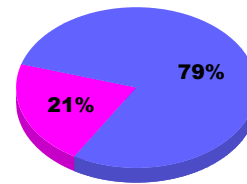

YTD Status Quo Clubs 2011-2012

Status Quo Clubs Compared to Status Quo Members

Legend: Status Quo Clubs (Cyan), Total Status Quo Members (Green)

MEMBERSHIP

Membership Results
2011-2012

Membership
2010-2011

Month	Net Memb Goal	Actual New Memb	Actual Dropped Memb	Gain/Loss of Memb	Gain/Loss of Memb
Jul/Aug/Sep		11	-25	-14	3
Totals		11	-25	-14	3

Membership Results 2011-2012

Goal, New, Dropped, Gain/Loss

Legend: Goal (Cyan), Actual (Green), Dropped (Yellow), Gain Loss (Magenta)

Comparison of Membership Gain/Loss

Current Year Compared to the Previous Year

Legend: Current Year (Cyan), Previous Year (Green)

Gender Comparison 2011-2012

Jul/Aug/Sep

Legend: Male (Blue), Female (Magenta)